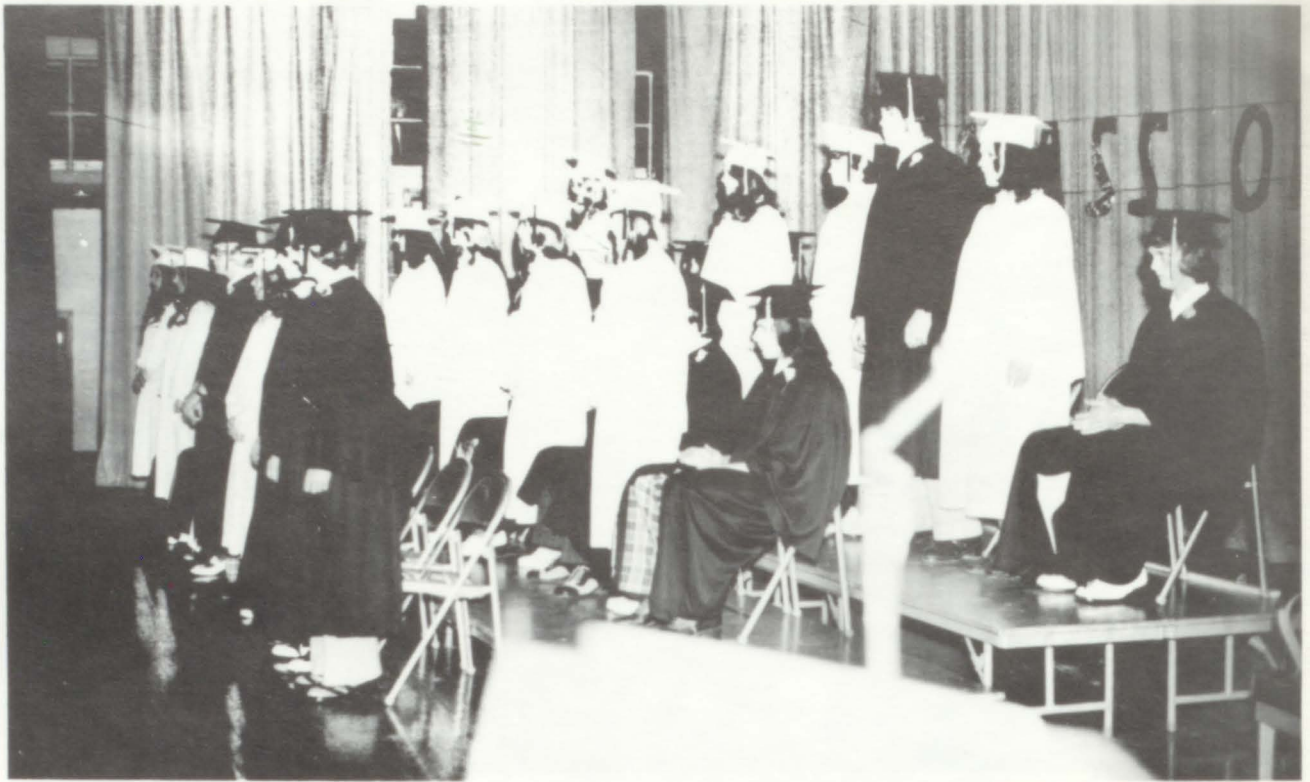

Initiation Ceremony of New Members

GRADUATION—1974

Four Year Average of 90 Percent and Above

COMMENCEMENT EXERCISES FRIDAY, MAY 17, 1974

Processional - "Victory March"
Invocation - Rev. Joseph Hembd
Awards - Principal Leon Stanford
Commencement Address - Mrs. Margaret Maffin
"The Future Begins With Today"
Presentation of 1974 Class - Supt. James Rhode
Awarding of Diplomas - Mr. Richard Hicks
Benediction - Rev. Joseph Hembd