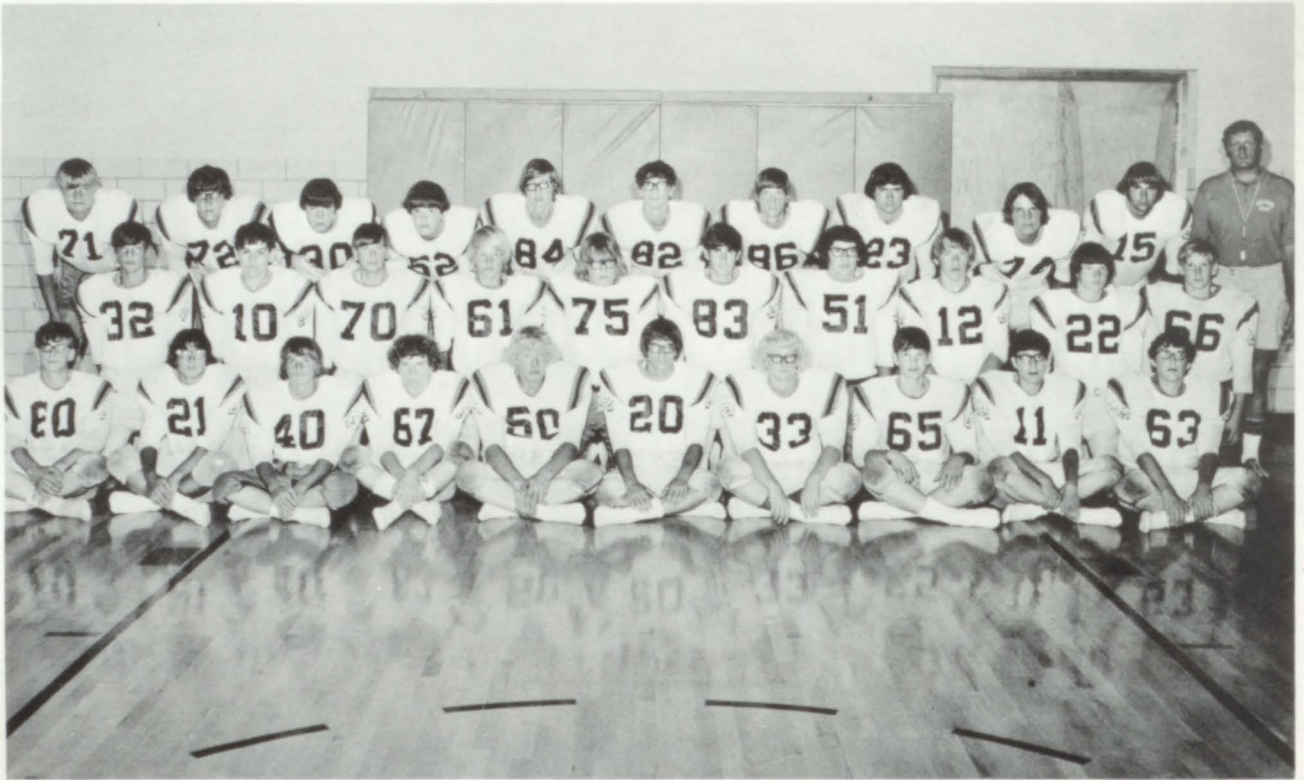

FOOTBALL—1973

L. To R. : G. Maurer, K. Lindstrom, D. Durst, B. Triplett, J. Halverson, D. Jensen, R. Johnson, G. Maurer, P. Cacek, S. Brink; 2nd Row: T. Pearson, J. Jensen, R. Segelke, D. Halverson, D. Cox, M. Negus, T. Straub, J. Bird, J. Triplett, R. Talbot; 3rd Row: J. Mesner, G. Kuehl, J. Tewes, D. Waggoner, P. Rahbusch, D. Sickelka, S. Carnahan, D. Triplett, J. Haht, M. Rehder, Coach Vince Wells.

Page Sponsored By:
Northwest Consultants, Inc.
Susan A. Hoepfner, Consultant
Sutherland, Iowa