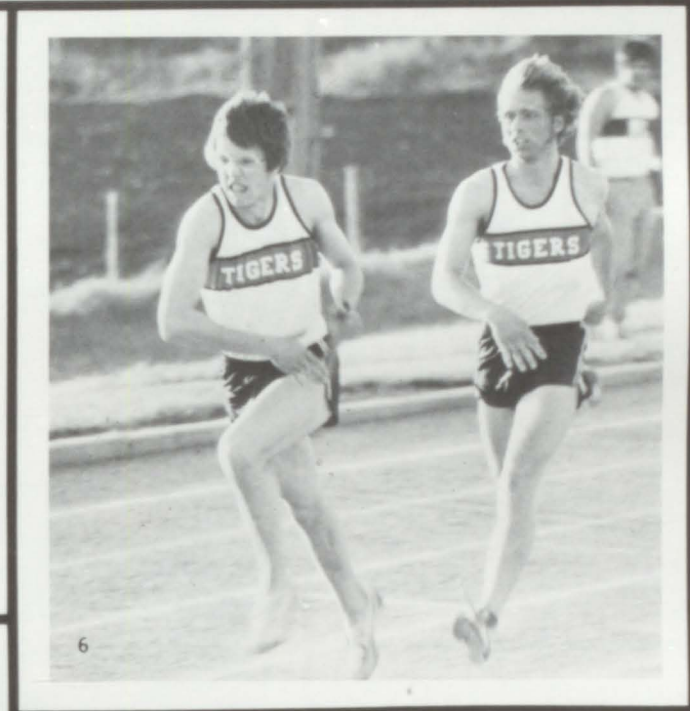

Picture 1: The managers: Tracy Steffens, Teresa Petersen, & Joanne Carnahan
Picture 2: A tired Dan Bird looks on
Picture 3: Ric Sickelka, low hurdler
Picture 4: Jon Negus kicks in the last leg of a relay
Picture 5: Team Photo, Row 1: J. Ebel, J. Negus, R. Simington, R. Adams, D. Sweeney, B. Fiddelke, J. Burns, R. Halverson, G. Weaver. Row 2: T. Petersen, R. Durst, D. Watterson, J. Negus, J. Bird, M. Weaver, G. Durst, S. Bina, T. Steffens, J. Carnahan, Back Row: Coach Vige, T. Davis, J. Guthridge, R. Sickelka, D. Bird, B. Alexander, D. Sickelka, C. Stettinichs, S. Rhode, K. Jensen, Coach Clayberg
Picture 6: Watterson hands off to Weaver
Picture 7: Samurai Shot-putter
Picture 8: Greg Durst (mud)
Picture 9: Jeff Burns Soars to new heights