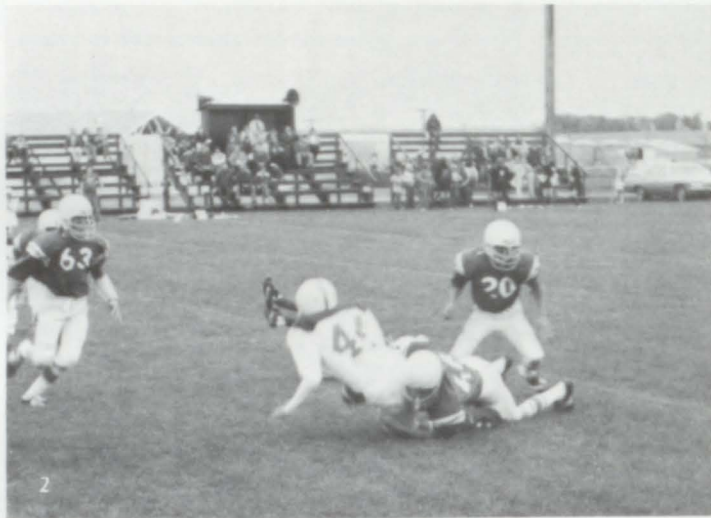

JR. HIGH FOOTBALL

Pic. 1, Row 1: F. Woodyard, D. Gopperton, E. Weaver, M. Shriver, R. Bird, S. Wetherell, D. Swanson, D. Reinfeld, P. Fessler, D. Johannsen, J. Nilkes.
Row 2: S. Grause, M. Rehder, B. Back, M. Grause, D. Hicks, D. Orthmann, T. Woolston, L. Tewes, D. Wadsley, J. Draper,
Row 3: Coach Schnoes, M. Flinders, D. Waggoner, R. Foley, D. Litka, J. Freeman, D. Friedrichsen, D. Huffman, B. McCormack, Coach Thompsen
Pic. 2: A vicious Indian tackle
Pic. 3: Grause eludes Primghar defenders